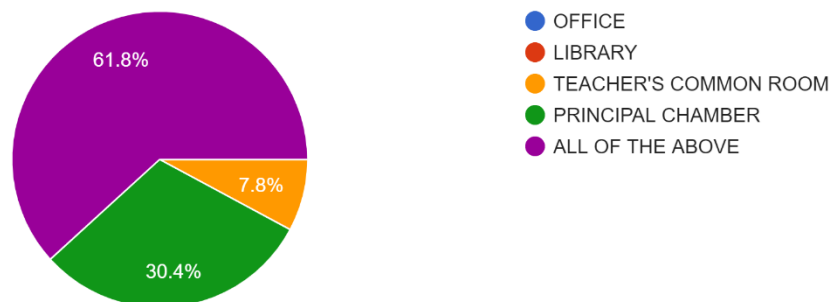

9. MOST COMFORTABLE PLACE FOR SOLVING YOUR PROBLEM

102 responses