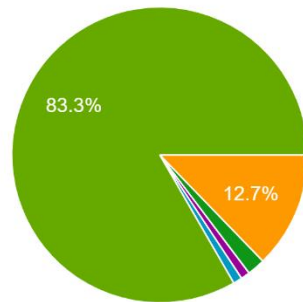

102 responses

9. MOST COMFORTABLE PLACE FOR SOLVING YOUR PROBLEM

102 responses

10. WHAT DO YOU LIKE THE MOST AT SHREE AGRASEN MAHAVIDYALAYA

102 responses

- ADMISSION SYSTEM
- EXAMINATION SYSTEM
- GUIDANCE OF THE TEACHERS
- COOPERATION OF OFFICE STAFF
- COOPERATION OF LIBRARY STAFF
- ADMISTRATIVE SUPPORT
- ANNUAL SPORTS/ CULTURAL PROGRAMME
- ALL OF THE AVOBE