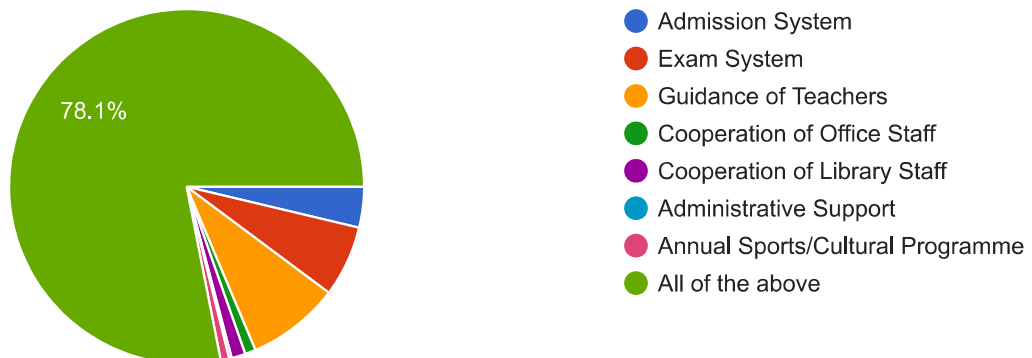

5. The teachers encourage participation in co-curricular activities

402 responses

6. The teachers guide the students in developing overall personality

402 responses

7. What do you like the most at Shree Agrasen Mahavidyalaya

402 responses