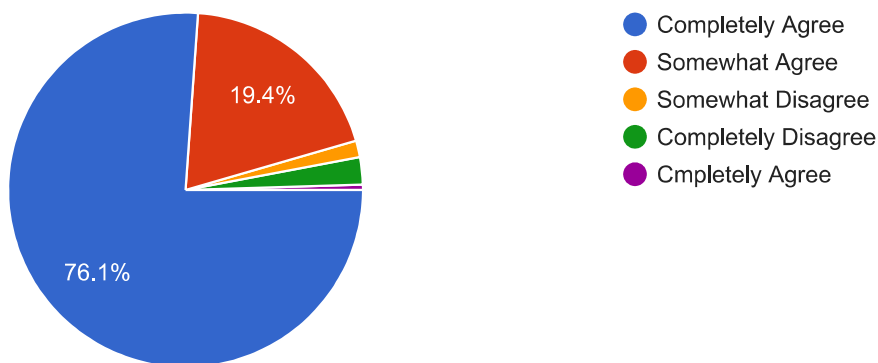

10. Which facility in college you like most

402 responses