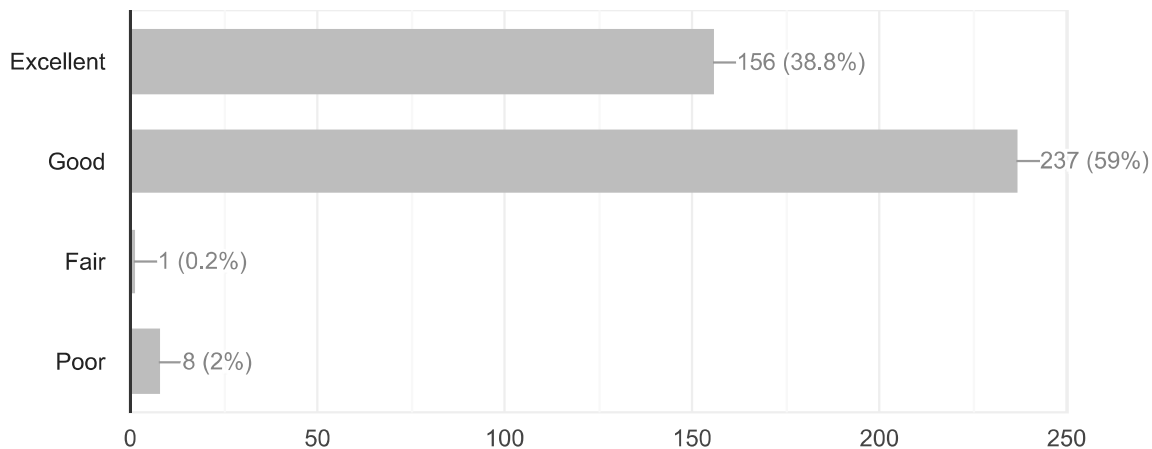

8. How do you rate performance of Office and Administrative Work at Shree Agrasen Mahavidyalaya

0 / 402 correct responses

9. Is Library helpful to you during your study at Shree Agrasen Mahavidyalaya

402 responses