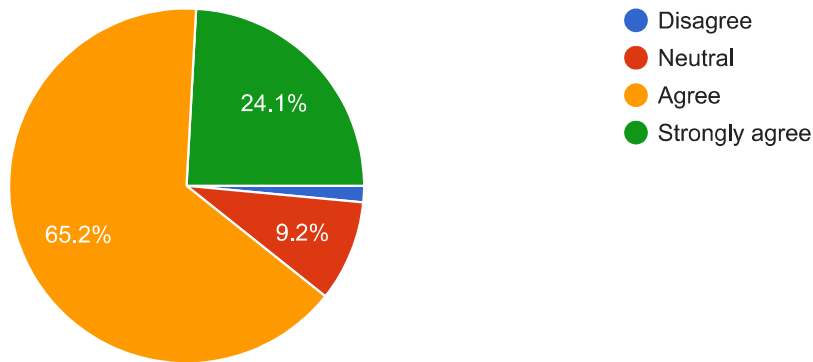

402 responses

5. The teachers encourage participation in co-curricular activities

402 responses

6. The teachers guide the students in developing overall personality

402 responses

7. What do you like the most at Shree Agrasen Mahavidyalaya